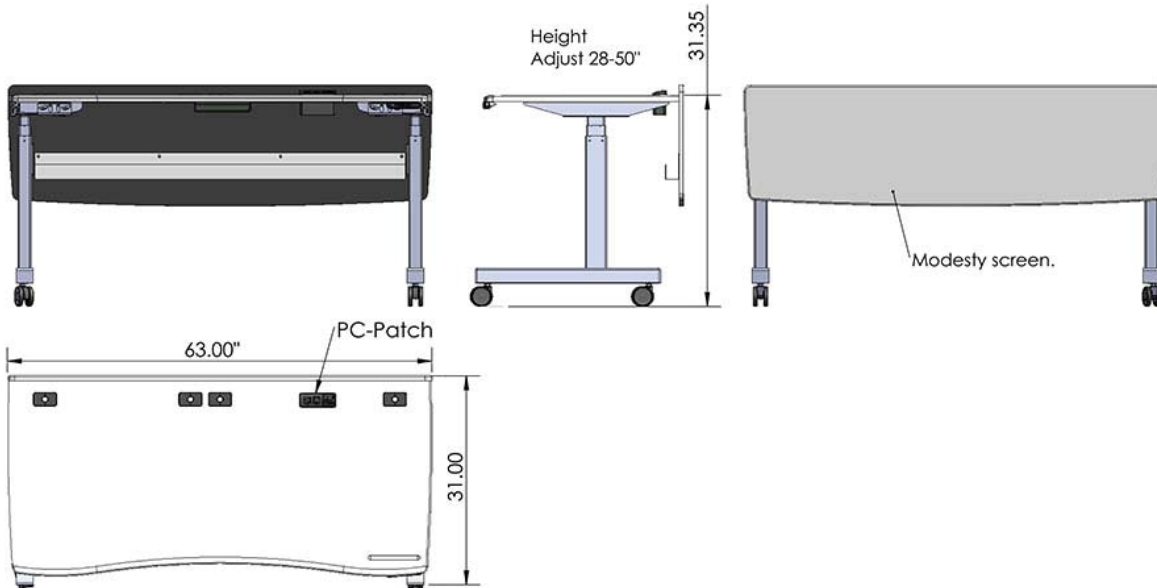

Shown with optional C900D
(Sold separately)

The **DS6330S-LFT** is an adjustable height sit/stand desk ideal for high tech classrooms, lecture halls and corporate training sites. It features a large work surface with easily accessible power and grommets for electronics and charging devices. Powered by industry proven Linak® electric actuators with push-button height adjustment (28" - 52") and height readout LCD. Will adjust from sit to standing position with 3 user memory height settings.

Standard Features

- Made with highly resistant thermowrap available in many colors
- Large 63" W x 30" D work surface to accommodate monitors, laptops and documents
- Modesty panel with cable management
- Linak® electric actuators with push-button height adjustment (28" - 52") and LCD display
- **PC-PATCH** 2x 110AC, RJ45, Phone, 2x USB power panel
- Available as a dual user version with straight front edge

Options

- **PB** Six outlet power bar with 10 ft. cord
- **C900S** 15" - 24" Adjustable monitor arm
- **C900D** Adjustable dual monitor arm. Holds monitors up to 22" horizontal width each
- **PCH730** Under desk computer holder
- **CUSTOM CUTOUT** Cutouts for electronics or other items specified by the customer
- Fixed height version also available - Model DS6330